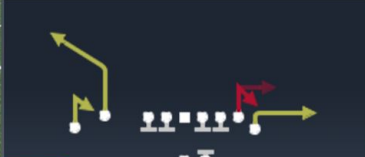

QB #12 A.J. BOUYE
UNPICKABLE: Complete 3 Consecutive Passes [1/3]

DEFENSE, PICK A PLAY

CIN Gun Spread **:05**
1 RB | 0 TE | 4 WR

Steelers < 3RD AND LONG >

ZONE
A Cover 2 Man

MAN
X Pinch Dod 3

ZONE
Y Tampa 2
B BACK **RT** FLIP PLAY