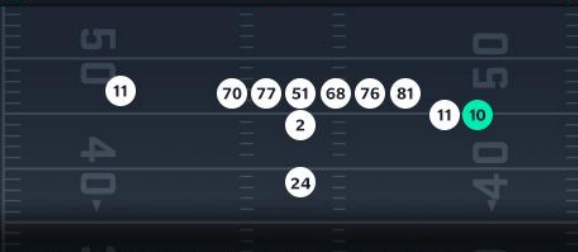

WR1
POS

WR #12
G. DIETER

WR1
POS

WR #13
B. PRINGLE

WR1
POS

WR1

PLAYER STATS

65.91