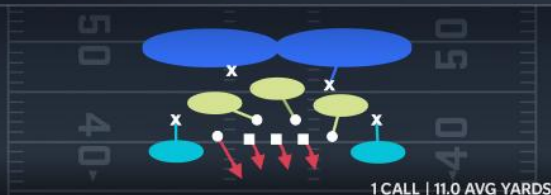

BLITZ

Concept: Zone Blitz 3 Deep

WILL GO FIRE 3