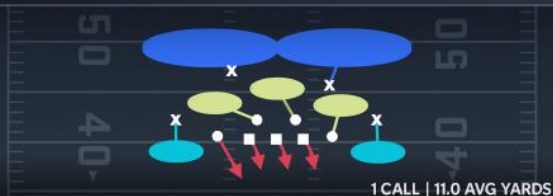

COVER 3 SKY WK

MAN

X

Concept: Cover 1

COVER 1 HOLE

BLITZ

A

Concept: Zone Blitz 3 Dep