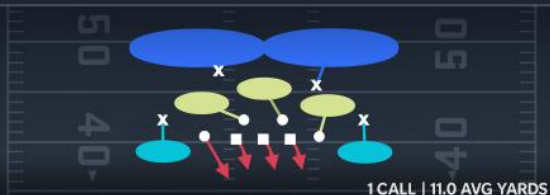

LB

FAVORITES

RB

RECENT PLAYS

BLITZ

Concept: Zone Blitz 3 Deep

MIKE BLITZ

BLITZ