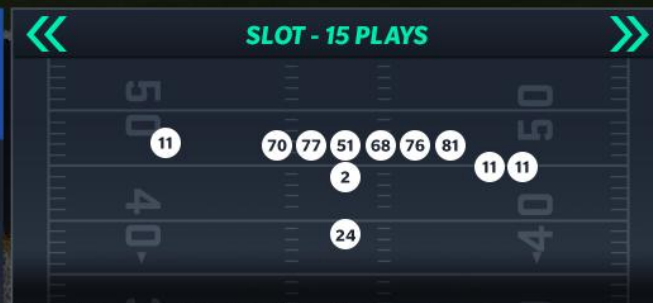

SLOT - 15 PLAYS

KEY PLAYERS

QB #15
PATRICK MAHOMES

WR #10
TYREEK HILL

TE #87
TYREEK HILL

EA
SPORTS
SIM

1st & 10

KC 0