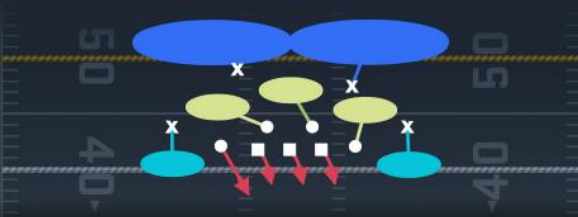

COVER 2 PRESS

1 CALL | 11.0 AVG YARDS