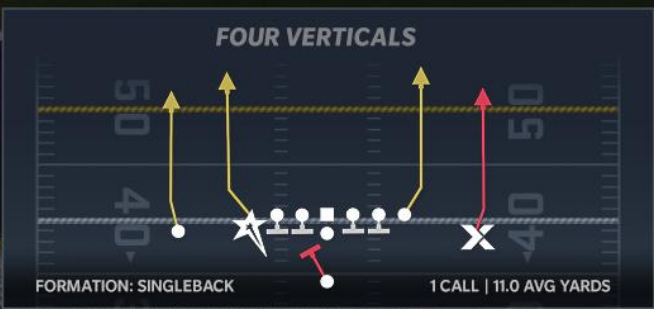

- SUGGESTIONS**
- BY PLAYER
- PLAY TYPE
- CONCEPT
- FORMATION
- PERSONNEL
- FAVORITES
- RECENT PLAYS

PASS

Deep pass to #10 WR T. Hill
FOUR VERTICALS

RUN

ISO to #26 RB D. Williams
I-FORM HB ISO

PASS

Quick pass to #87 TE T. Kelce
Y TRAIL