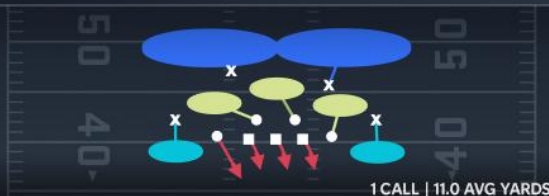

LB

COVER 2 ZONE

RB

COVER 3 ZONE

DEEP ZONE

ZONE

Y

Formation: 4-3 Normal

TAMPA 2

1 CALL | 11.0 AVG YARDS

ZONE

X

Formation: 4-3 Normal

COVER 2 SINK

1 CALL | 11.0 AVG YARDS

ZONE