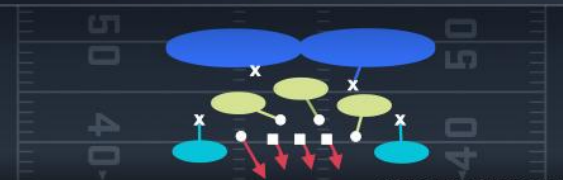

BLITZ

Concept: Zone Blitz 3 Deep

WILL GO FIRE 3

1 CALL | 11.0 AVG YARDS

MAN

Concept: Cover 1

COVER 1 ROBBER

1 CALL | 11.0 AVG YARDS